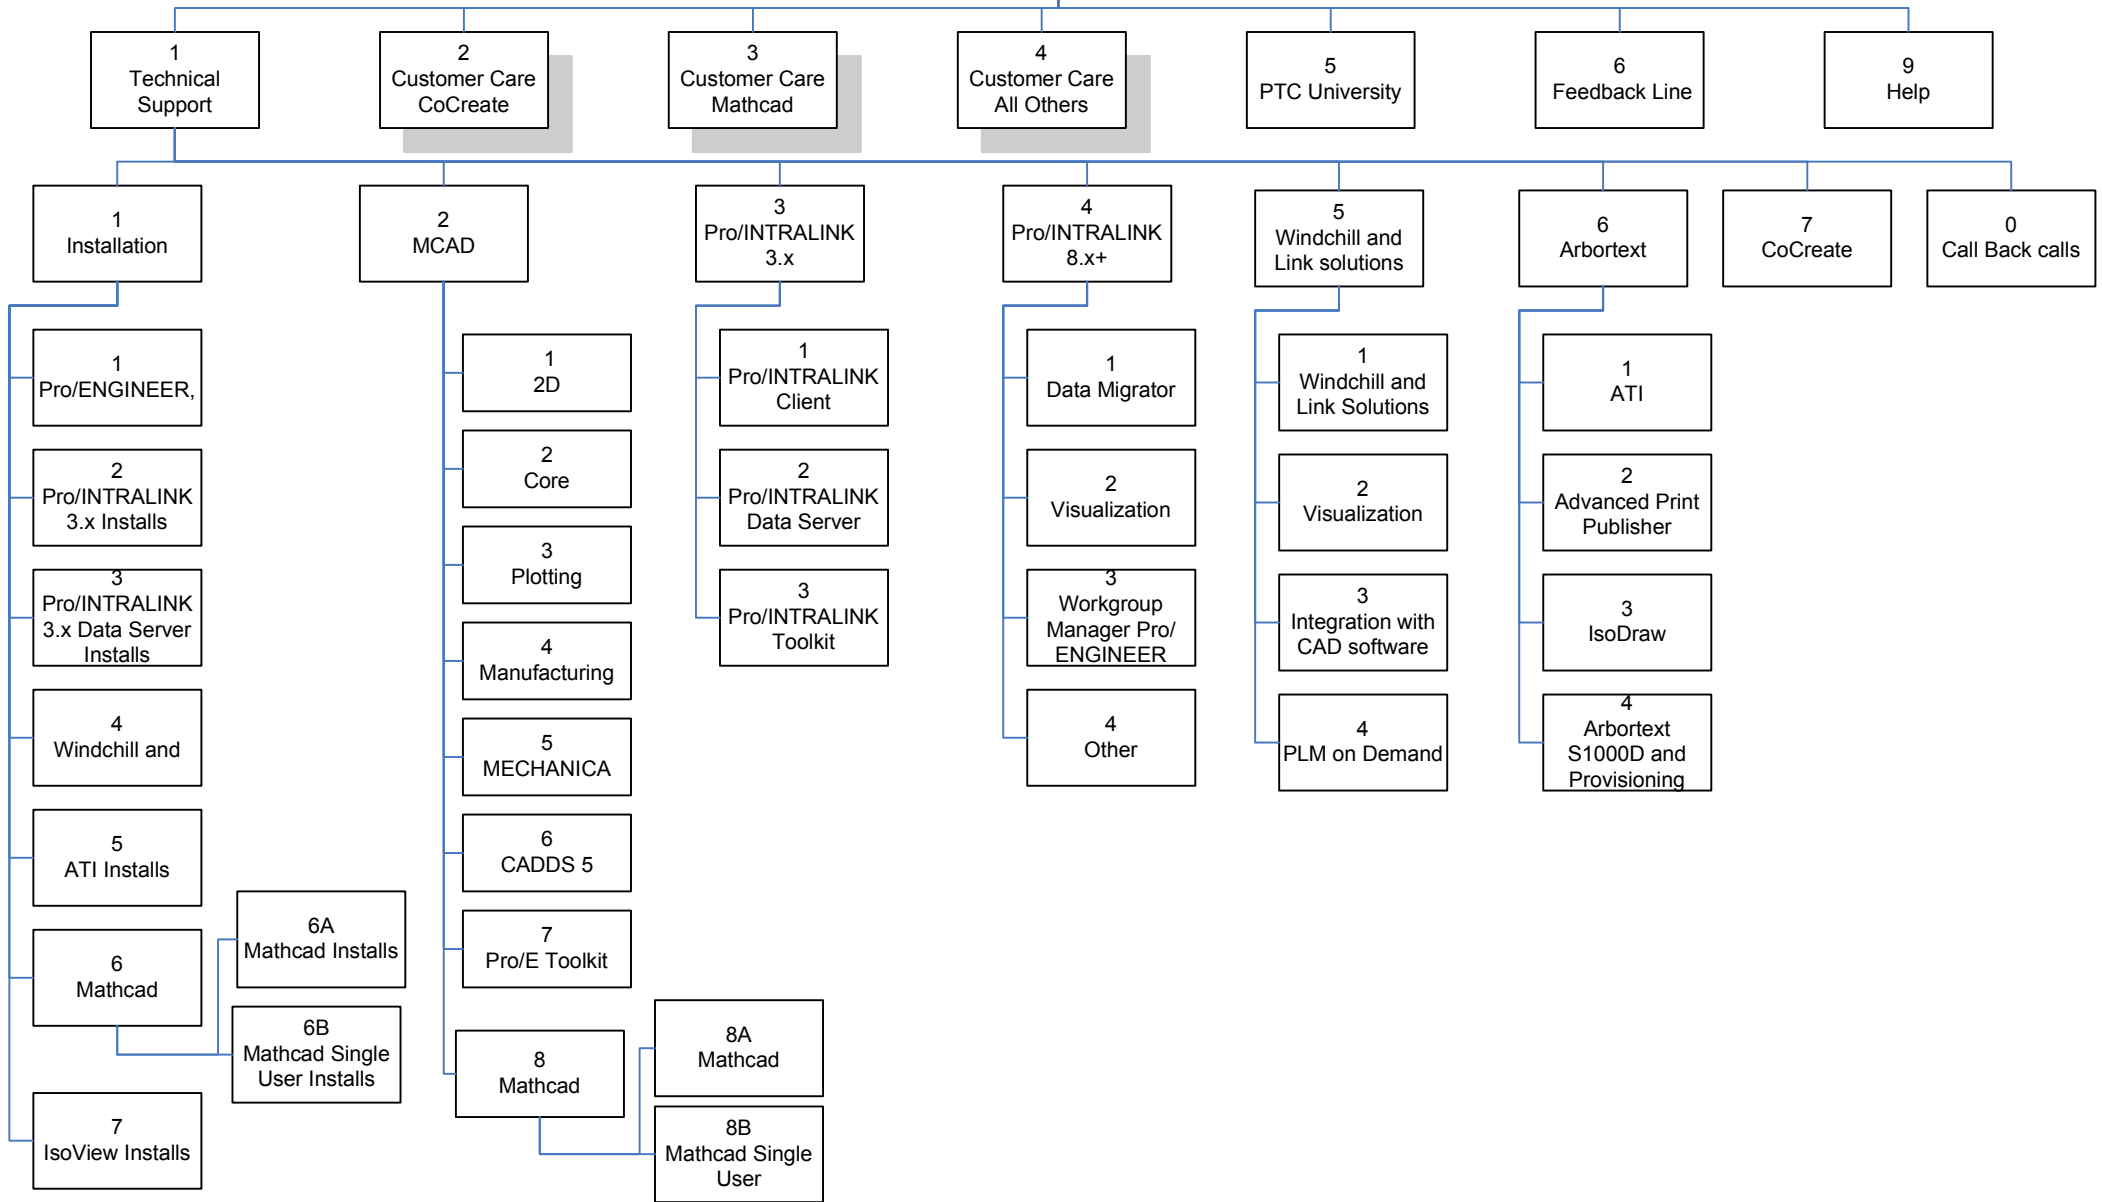

**PTC Technical Support Europe**  
**+800-PTC-4-HELP**  
**(00 800 782 4 4357)**

**PTC Customer Care  
Europe  
+800-PTC-4-HELP  
(00 800 782 4 4357)**